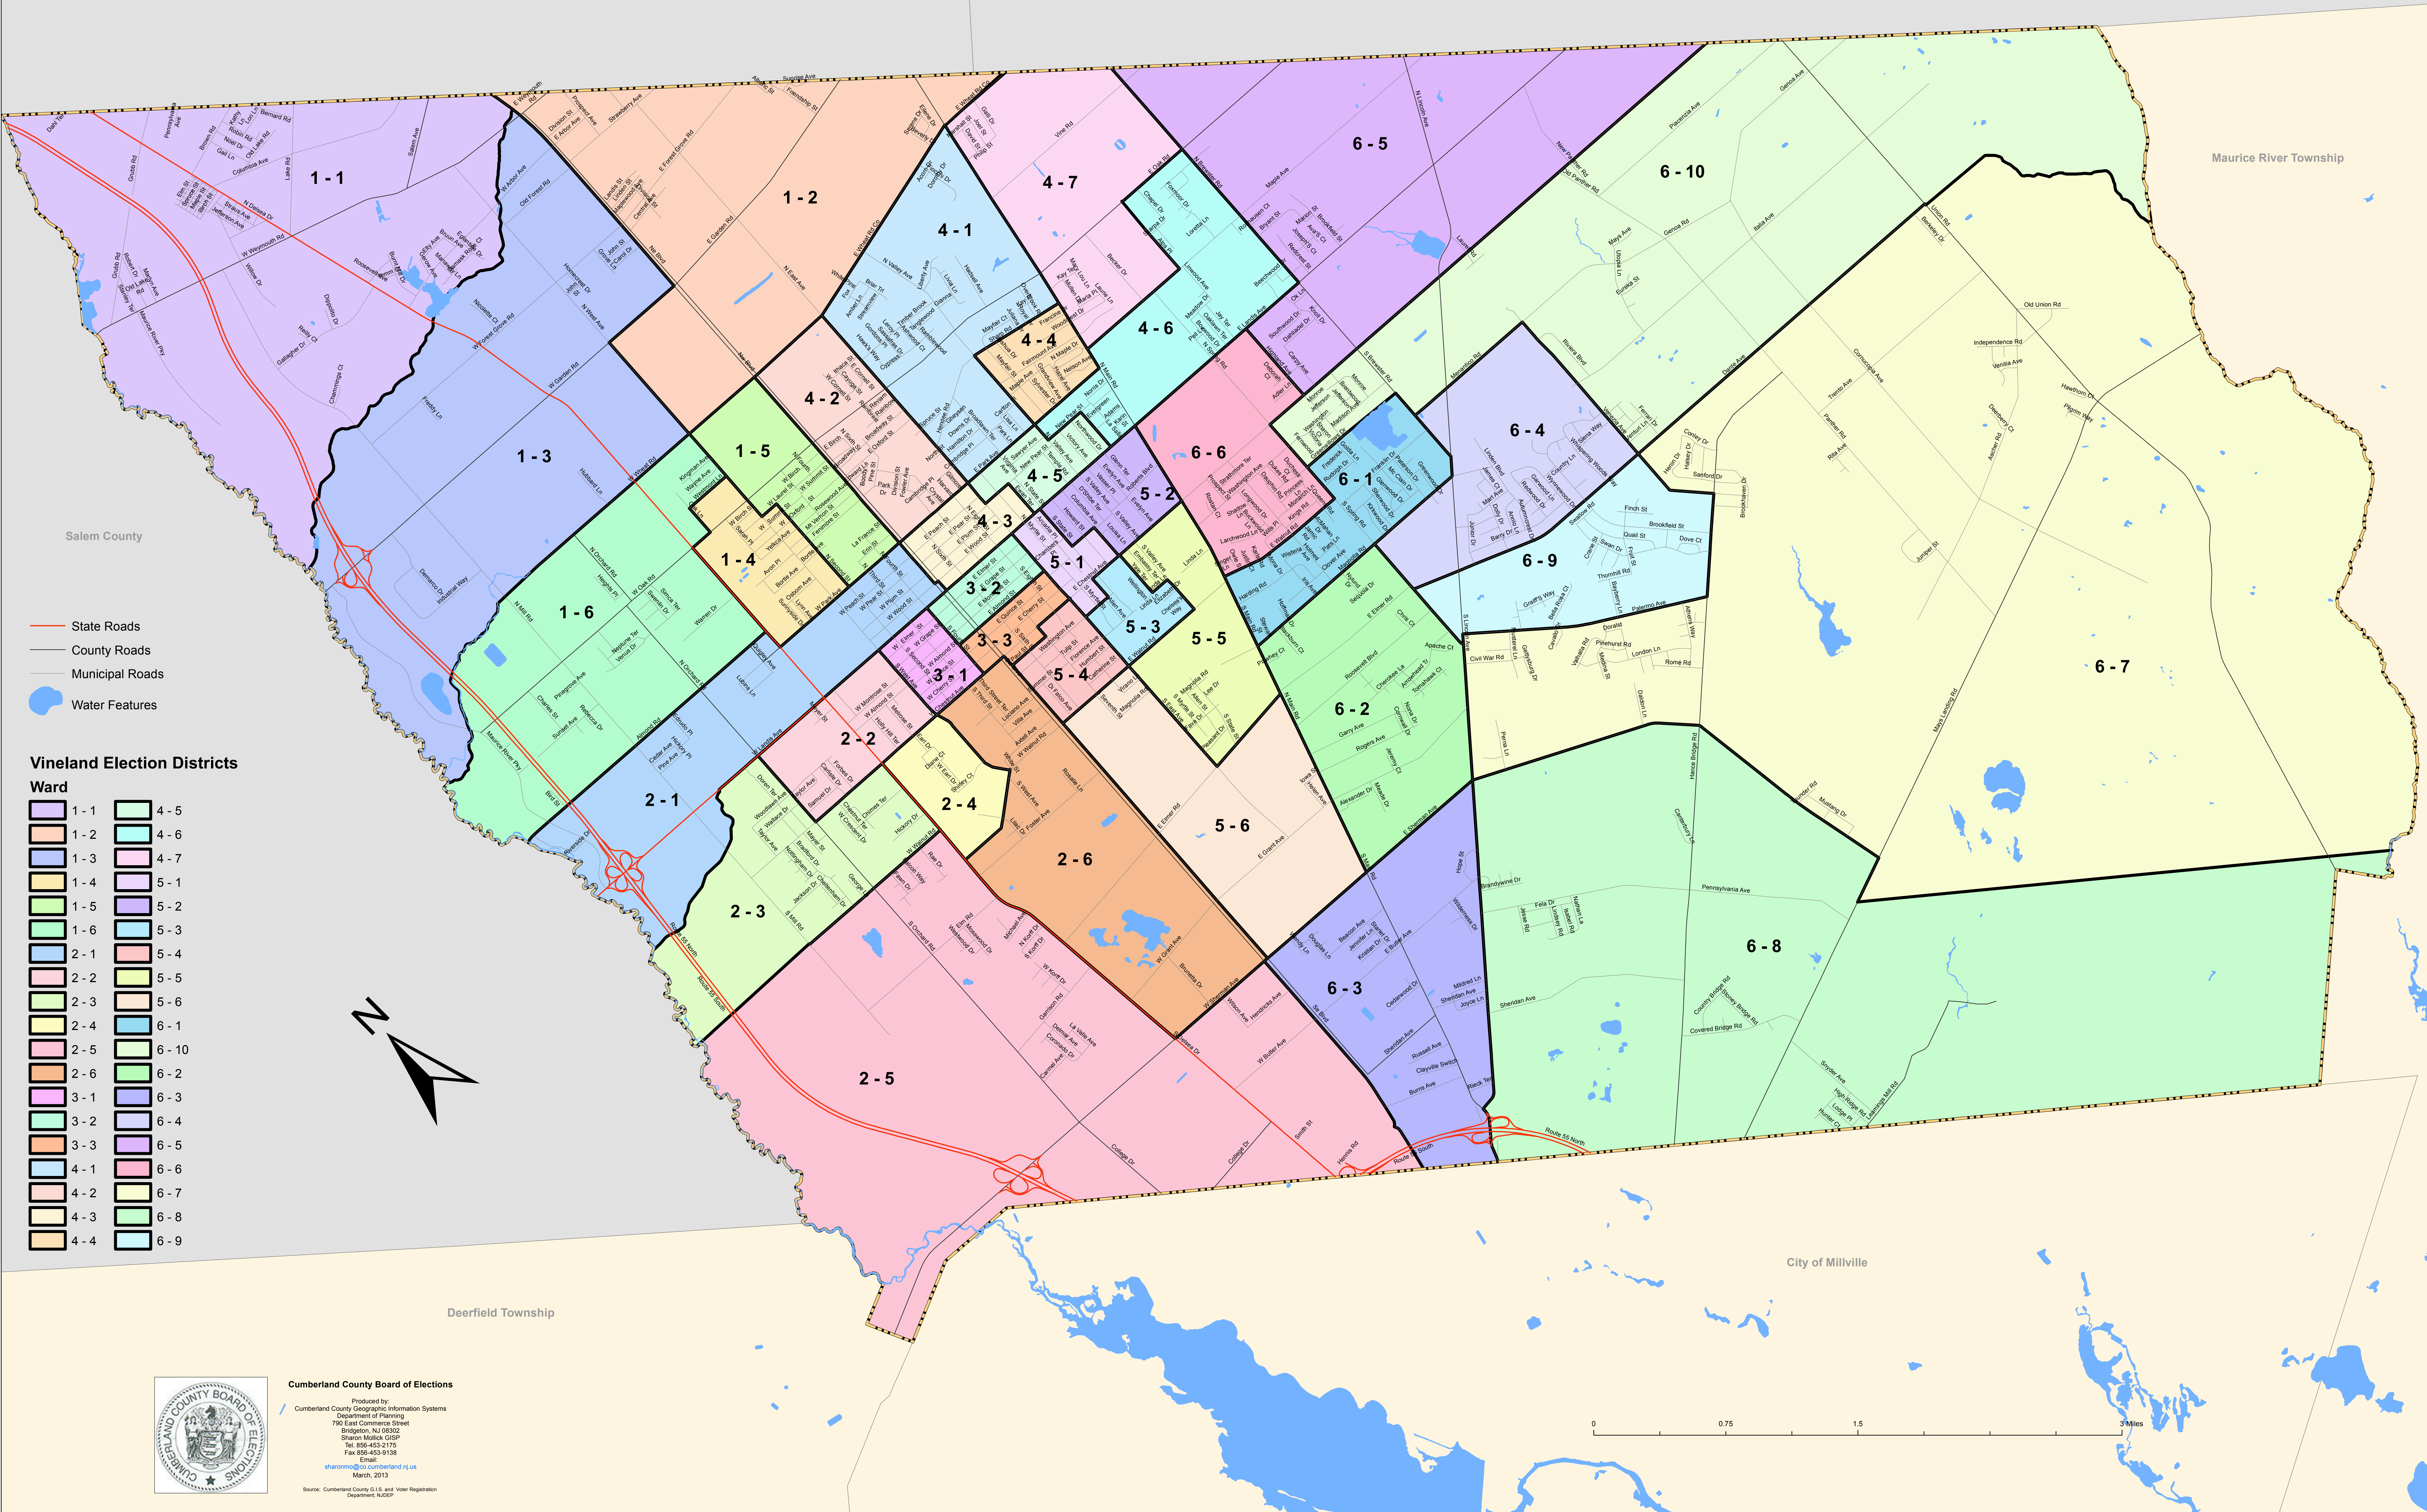

City of Vineland Cumberland County NJ Voting District Map

Atlantic County

Gloucester County

Maurice River Township

Salem County

- State Roads
- County Roads
- Municipal Roads
- Water Features

Vineland Election Districts

Ward

1-1	4-5
1-2	4-6
1-3	4-7
1-4	5-1
1-5	5-2
1-6	5-3
2-1	5-4
2-2	5-5
2-3	5-6
2-4	6-1
2-5	6-10
2-6	6-2
3-1	6-3
3-2	6-4
3-3	6-5
4-1	6-6
4-2	6-7
4-3	6-8
4-4	6-9

Deerfield Township

City of Millville